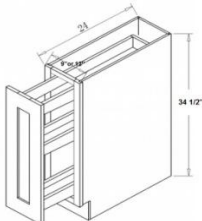

Amasen Cabinets Size List

BASE CABINETS -- 24"D, 34-1/2"H

BASE - 1 DOOR, 1 DRAWER

- B09 9"W
- B12 12"W
- B15 15"W
- B18 18"W
- B21 21"W

BASE - 2 DOORS, 1 DRAWER

- B24 24"W
- B27 27"W
- B30 30"W
- B33 33"W
- B36 36"W
- B39 39"W

DRAWER BASE - 3 DRAWERS

- DB12 12"W
- DB15 15"W
- DB18 18"W
- DB21 21"W

DRAWER BASE - 3 DRAWERS

- DB24 24"W
- DB27 27"W
- DB30 30"W
- DB33 33"W
- DB36 36"W

LAZY SUSAN

- LSB33 33"W
- LSB36 36"W

DIAGONAL CORNER (USUALLY USED WHEN SINK IS IN THE CORNER)

- SBA36 36"W

BLIND CORNER - 1 DOOR, 1 SHELF

- BBC 36"W
- BBC39" - Door 12"
- BBC42" - Door 15"
- BBC45" - Door 18"

SINK BASE - 2 DOORS, 1 FALSE FRONT

- SB30 30"W
- SB33 33"W
- SB36 36"W

SPICE RACK

- BSR09 9"W
- BSR12 12"W

CORNER OPEN SHELF

- BEOS924 9"W
- BEOS1224 12"W

BATHROOM VANITIES -- 21"D, 34-1/2"H

SINK BASE - 2 DOORS, 1 FALSE FRONT

- VA2421 24"W
- VA2721 27"W
- VA3021 30"W
- VA3321 33"W
- VA3621 36"W

DRAWER BASE - 3 DRAWERS