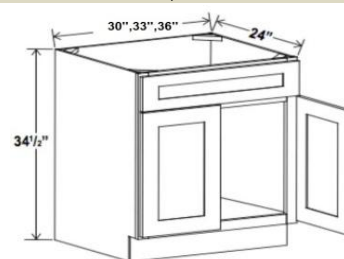

Amasen Cabinets Size List

BASE CABINETS -- 24"D, 34-1/2"H

BASE - 1 DOOR, 1 DRAWER

- B09 9"W
- B12 12"W
- B15 15"W
- B18 18"W
- B21 21"W

BASE - 2 DOORS, 1 DRAWER

- B24 24"W
- B27 27"W
- B30 30"W
- B33 33"W
- B36 36"W
- B39 39"W

DRAWER BASE - 3 DRAWERS

- DB12 12"W
- DB15 15"W
- DB18 18"W
- DB21 21"W

DRAWER BASE - 3 DRAWERS

- DB24 24"W
- DB27 27"W
- DB30 30"W
- DB33 33"W
- DB36 36"W

LAZY SUSAN

- LSB33 33"W
- LSB36 36"W

DIAGONAL CORNER (USUALLY USED WHEN SINK IS IN THE CORNER)

- SBA36 36"W

BLIND CORNER - 1 DOOR, 1 SHELF

- BBC 36"W
- BBC39" - Door 12"
- BBC42" - Door 15"
- BBC45" - Door 18"

SINK BASE - 2 DOORS, 1 FALSE FRONT

- SB30 30"W
- SB33 33"W
- SB36 36"W

SPICE RACK

- BSR09 9"W
- BSR12 12"W