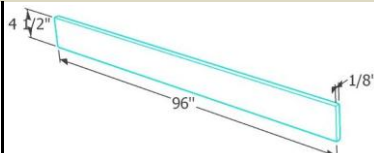

FRIDGE CABINETS -- 2 DOORS - 24"D

- 12"H
- 30"W W301224
- 33"W W331224
- 36"W W361224
- 18"H
- 33"W W331824
- 36"W W361824
- 21"H
- 30"W W302124
- 33"W W332124
- 36"W W362124
- 24"H
- 30"W W302424

12"H - 24"H WALL CABINETS - 2 DOORS, 12"D

- 12"H
- 24"W W2412
- 27"W W2712
- 30"W W3012
- 33"W W3312
- 36"W W3612
- 15"H
- 30"W W3015
- 18"H
- 30"W W3018
- 21"H
- 30"W W3021
- 33"W W3321
- 36"W W3621
- 24"H
- 30"W W3024

WINE RACK - 30"W, 12"D

- 15"H
- 30"W WR3015
- 24"H
- 30"W WR3024

CORNER OPEN SHELF - 12"D, 30"H or 39"H

- 30"H
- 9"W WEOS930
- 39"H
- 9"W WEOS939

Accessories

Panel - 4 sides edge finished

Panel(MDF) (MOSTLY USED)
PN96*36(Island back Panel)
PN96*48(15mm)

Panel(plywood)
PN96*36(15mm)
PN96*48(15mm)

Base cabinets finished panel or Dish Washer Panel -4 sides edge finished

Panel(MDF)
BSP36*24 7/8

Panel - 4 sides edge finished

Fridge Panel(MDF) (MOSTLY USED)
PN96*24 7/8
PN96*12 7/8

Fridge Panel(plywood)
PN96*24 7/8

Wall cabinets finished panel -4 sides edge finished

Panel(MDF)
WSP40*12 7/8

Panel - 4 sides edge finished

Panel(MDF)
PN96*4 1/2

Toe kick

Toe Kick
TK8