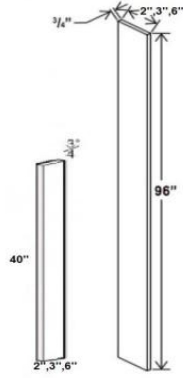

CORNER OPEN SHELF - 12"D, 30"H or 39"H

- 30"H
- 9"W WEOS930
- 39"H
- 9"W WEOS939

Accessories

Panel - 4 sides edge finished

Panel(MDF) (MOSTLY USED)
PN96*36(Island back Panel)
PN96*48(15mm)

Panel(plywood)
PN96*36(15mm)
PN96*48(15mm)

Base cabinets finished panel or Dish Washer Panel -4 sides edge finished

Panel(MDF)
BSP36*24 7/8

Panel - 4 sides edge finished

Fridge Panel(MDF) (MOSTLY USED)
PN96*24 7/8
PN96*12 7/8

Fridge Panel(plywood)
PN96*24 7/8

Wall cabinets finished panel -4 sides edge finished

Panel(MDF)
WSP40*12 7/8

Panel - 4 sides edge finished

Panel(MDF)
PN96*4 1/2

Toe kick

Toe Kick
TK8

Filler

40"H
 F2*40
 F3*40
 F6*40
 96"H
 F2*96
 F3*96
 F6*96

Crown Moulding

96"H
 S-CM4"
 S-CM3"
 96"H
 CM4"
 CM3"

Light Moulding

96"H
 S-LM8(1.5)

Post

34 1/2"H
 Post

Scribed moulding (flat moulding)

96"H
 SM8