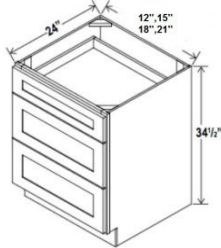

Amasen Cabinets Size List

BASE CABINETS -- 24"D, 34-1/2"H

BASE - 1 DOOR, 1 DRAWER

- B09 9"W
- B12 12"W
- B15 15"W
- B18 18"W
- B21 21"W

BASE - 2 DOORS, 1 DRAWER

- B24 24"W
- B27 27"W
- B30 30"W
- B33 33"W
- B36 36"W
- B39 39"W

DRAWER BASE - 3 DRAWERS

- DB12 12"W
- DB15 15"W
- DB18 18"W
- DB21 21"W

DRAWER BASE - 3 DRAWERS

- DB24 24"W
- DB27 27"W
- DB30 30"W
- DB33 33"W
- DB36 36"W

LAZY SUSAN

- LSB33 33"W
- LSB36 36"W

DIAGONAL CORNER (USUALLY USED WHEN SINK IS IN THE CORNER)

- SBA36 36"W

BLIND CORNER - 1 DOOR, 1 SHELF

- BBC 36"W
- BBC39" - Door 12"
- BBC42" - Door 15"
- BBC45" - Door 18"

SINK BASE - 2 DOORS, 1 FALSE FRONT

- SB30 30"W
- SB33 33"W
- SB36 36"W

SPICE RACK

- BSR09 9"W
- BSR12 12"W