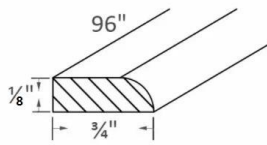

Crown Moulding

96"H
 S-CM4"
 S-CM3"
 96"H
 CM4"
 CM3"

Light Moulding

96"H
 S-LM8(1.5)

Post

34 1/2"H
 Post

Scribed moulding (flat moulding)

96"H
 SM8