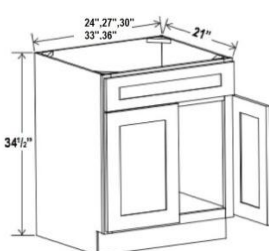

Amasen Cabinets Size List

BASE CABINETS -- 24"D, 34-1/2"H

BASE - 1 DOOR, 1 DRAWER

- B09 9"W
- B12 12"W
- B15 15"W
- B18 18"W
- B21 21"W

BASE - 2 DOORS, 1 DRAWER

- B24 24"W
- B27 27"W
- B30 30"W
- B33 33"W
- B36 36"W
- B39 39"W

DRAWER BASE - 3 DRAWERS

- DB12 12"W
- DB15 15"W
- DB18 18"W
- DB21 21"W

DRAWER BASE - 3 DRAWERS

- DB24 24"W
- DB27 27"W
- DB30 30"W
- DB33 33"W
- DB36 36"W

LAZY SUSAN

- LSB33 33"W
- LSB36 36"W

DIAGONAL CORNER (USUALLY USED WHEN SINK IS IN THE CORNER)

- SBA36 36"W

BLIND CORNER - 1 DOOR, 1 SHELF

- BBC 36"W
- BBC39" - Door 12"
- BBC42" - Door 15"
- BBC45" - Door 18"

SINK BASE - 2 DOORS, 1 FALSE FRONT

- SB30 30"W
- SB33 33"W
- SB36 36"W

SPICE RACK

- BSR09 9"W
- BSR12 12"W

CORNER OPEN SHELF

- BEOS924 9"W
- BEOS1224 12"W

BATHROOM VANITIES -- 21"D, 34-1/2"H

SINK BASE - 2 DOORS, 1 FALSE FRONT

- VA2421 24"W
- VA2721 27"W
- VA3021 30"W
- VA3321 33"W
- VA3621 36"W

DRAWER BASE - 3 DRAWERS