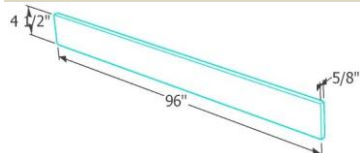

Panel - 4 sides edge finished