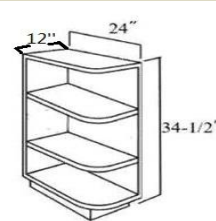

Amasen Cabinets Size List

BASE CABINETS -- 24"D, 34-1/2"H

BASE - 1 DOOR, 1 DRAWER

- B09 9"W
- B12 12"W
- B15 15"W
- B18 18"W
- B21 21"W

BASE - 2 DOORS, 1 DRAWER

- B24 24"W
- B27 27"W
- B30 30"W
- B33 33"W
- B36 36"W
- B39 39"W

DRAWER BASE - 3 DRAWERS

- DB12 12"W
- DB15 15"W
- DB18 18"W
- DB21 21"W

DRAWER BASE - 3 DRAWERS

- DB24 24"W
- DB27 27"W
- DB30 30"W
- DB33 33"W
- DB36 36"W

LAZY SUSAN

- LSB33 33"W
- LSB36 36"W

DIAGONAL CORNER (USUALLY USED WHEN SINK IS IN THE CORNER)

- SBA36 36"W

BLIND CORNER - 1 DOOR, 1 SHELF

- BBC 36"W
- BBC39" - Door 12"
- BBC42" - Door 15"
- BBC45" - Door 18"

SINK BASE - 2 DOORS, 1 FALSE FRONT

- SB30 30"W
- SB33 33"W
- SB36 36"W

SPICE RACK

- BSR09 9"W
- BSR12 12"W

CORNER OPEN SHELF

- BEOS924 9"W
- BEOS1224 12"W

BATHROOM VANITIES -- 21"D, 34-1/2"H

SINK BASE - 2 DOORS, 1 FALSE FRONT

- VA2421 24"W
- VA2721 27"W
- VA3021 30"W
- VA3321 33"W
- VA3621 36"W

DRAWER BASE - 3 DRAWERS