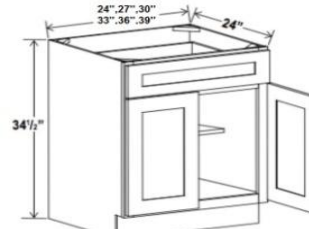

Amasen Cabinets Size List

BASE CABINETS -- 24"D, 34-1/2"H

BASE - 1 DOOR, 1 DRAWER

- B09 9"W
- B12 12"W
- B15 15"W
- B18 18"W
- B21 21"W

BASE - 2 DOORS, 1 DRAWER

- B24 24"W
- B27 27"W
- B30 30"W
- B33 33"W
- B36 36"W
- B39 39"W

DRAWER BASE - 3 DRAWERS

- DB12 12"W
- DB15 15"W
- DB18 18"W
- DB21 21"W

DRAWER BASE - 3 DRAWERS

- DB24 24"W
- DB27 27"W
- DB30 30"W
- DB33 33"W
- DB36 36"W

LAZY SUSAN

- LSB33 33"W
- LSB36 36"W

DIAGONAL CORNER (USUALLY USED WHEN SINK IS IN THE CORNER)

- SBA36 36"W

BLIND CORNER - 1 DOOR, 1 SHELF

- BBC 36"W
- BBC39" - Door 12"
- BBC42" - Door 15"
- BBC45" - Door 18"

SINK BASE - 2 DOORS, 1 FALSE FRONT

- SB30 30"W
- SB33 33"W
- SB36 36"W

SPICE RACK

- BSR09 9"W
- BSR12 12"W