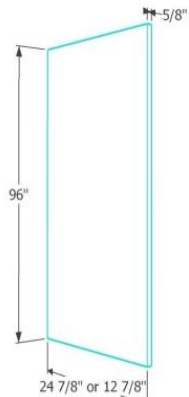

DOUBLE DOORS - 12"D

30"H
 24"W W2430
 27"W W2730
 30"W W3030
 33"W W3330
 36"W W3630

DOUBLE DOORS - 12"D

39"H
 24"W W2439
 27"W W2739
 30"W W3039
 33"W W3339
 36"W W3639

DIAGONAL CORNER - 1 DOOR - 24"D, 24"W (GLASS DOOR)

- 12"H
- 24"W W2412
- 27"W W2712
- 30"W W3012
- 33"W W3312
- 36"W W3612
- 15"H
- 30"W W3015
- 18"H
- 30"W W3018
- 21"H
- 30"W W3021
- 33"W W3321
- 36"W W3621
- 24"H
- 30"W W3024

WINE RACK - 30"W, 12"D

- 15"H
- 30"W WR3015
- 24"H
- 30"W WR3024

CORNER OPEN SHELF - 12"D, 30"H or 39"H

- 30"H
- 9"W WEOS930
- 39"H
- 9"W WEOS939

Accessories

Panel - 4 sides edge finished

Panel(MDF) (MOSTLY USED)
PN96*36(Island back Panel)
PN96*48(15mm)

Panel(plywood)
PN96*36(15mm)
PN96*48(15mm)

Base cabinets finished panel or Dish Washer Panel -4 sides edge finished

Panel(MDF)
BSP36*24 7/8

Panel - 4 sides edge finished

Fridge Panel(MDF) (MOSTLY USED)
PN96*24 7/8
PN96*12 7/8

Fridge Panel(plywood)
PN96*24 7/8