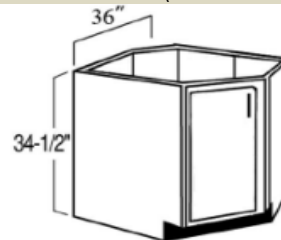

Amasen Cabinets Size List

BASE CABINETS -- 24"D, 34-1/2"H

BASE - 1 DOOR, 1 DRAWER

- B09 9"W
- B12 12"W
- B15 15"W
- B18 18"W
- B21 21"W

BASE - 2 DOORS, 1 DRAWER

- B24 24"W
- B27 27"W
- B30 30"W
- B33 33"W
- B36 36"W
- B39 39"W

DRAWER BASE - 3 DRAWERS

- DB12 12"W
- DB15 15"W
- DB18 18"W
- DB21 21"W

DRAWER BASE - 3 DRAWERS

- DB24 24"W
- DB27 27"W
- DB30 30"W
- DB33 33"W
- DB36 36"W

LAZY SUSAN

- LSB33 33"W
- LSB36 36"W

DIAGONAL CORNER (USUALLY USED WHEN SINK IS IN THE CORNER)

- SBA36 36"W

BLIND CORNER - 1 DOOR, 1 SHELF

- BBC 36"W
- BBC39" - Door 12"
- BBC42" - Door 15"
- BBC45" - Door 18"

SINK BASE - 2 DOORS, 1 FALSE FRONT

- SB30 30"W
- SB33 33"W
- SB36 36"W

SPICE RACK

- BSR09 9"W
- BSR12 12"W