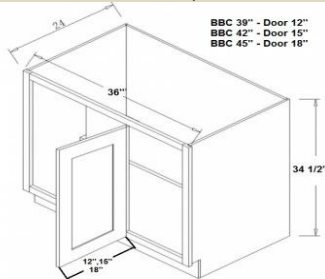

Amasen Cabinets Size List

BASE CABINETS -- 24"D, 34-1/2"H

BASE - 1 DOOR, 1 DRAWER

- B09 9"W
- B12 12"W
- B15 15"W
- B18 18"W
- B21 21"W

BASE - 2 DOORS, 1 DRAWER

- B24 24"W
- B27 27"W
- B30 30"W
- B33 33"W
- B36 36"W
- B39 39"W

DRAWER BASE - 3 DRAWERS

- DB12 12"W
- DB15 15"W
- DB18 18"W
- DB21 21"W

DRAWER BASE - 3 DRAWERS

- DB24 24"W
- DB27 27"W
- DB30 30"W
- DB33 33"W
- DB36 36"W

LAZY SUSAN

- LSB33 33"W
- LSB36 36"W

DIAGONAL CORNER (USUALLY USED WHEN SINK IS IN THE CORNER)

- SBA36 36"W

BLIND CORNER - 1 DOOR, 1 SHELF

- BBC 36"W
- BBC39" - Door 12"
- BBC42" - Door 15"
- BBC45" - Door 18"

SINK BASE - 2 DOORS, 1 FALSE FRONT

- SB30 30"W
- SB33 33"W
- SB36 36"W

SPICE RACK

- BSR09 9"W
- BSR12 12"W

DOUBLE DOORS - 12"D

30"H
 24"W W2430
 27"W W2730
 30"W W3030
 33"W W3330
 36"W W3630

DOUBLE DOORS - 12"D

39"H
 24"W W2439
 27"W W2739
 30"W W3039
 33"W W3339
 36"W W3639

DIAGONAL CORNER - 1 DOOR - 24"D, 24"W (GLASS DOOR)