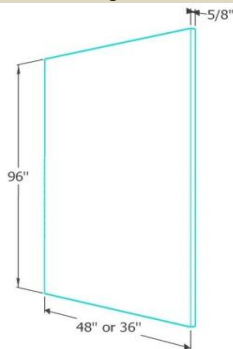

DOUBLE DOORS - 12"D

30"H
 24"W W2430
 27"W W2730
 30"W W3030
 33"W W3330
 36"W W3630

DOUBLE DOORS - 12"D

39"H
 24"W W2439
 27"W W2739
 30"W W3039
 33"W W3339
 36"W W3639

DIAGONAL CORNER - 1 DOOR - 24"D, 24"W (GLASS DOOR)

- 12"H
- 24"W W2412
- 27"W W2712
- 30"W W3012
- 33"W W3312
- 36"W W3612
- 15"H
- 30"W W3015
- 18"H
- 30"W W3018
- 21"H
- 30"W W3021
- 33"W W3321
- 36"W W3621
- 24"H
- 30"W W3024

WINE RACK - 30"W, 12"D

- 15"H
- 30"W WR3015
- 24"H
- 30"W WR3024

CORNER OPEN SHELF - 12"D, 30"H or 39"H

- 30"H
- 9"W WEOS930
- 39"H
- 9"W WEOS939

Accessories

Panel - 4 sides edge finished

Panel(MDF) (MOSTLY USED)
PN96*36(Island back Panel)
PN96*48(15mm)

Panel(plywood)
PN96*36(15mm)
PN96*48(15mm)