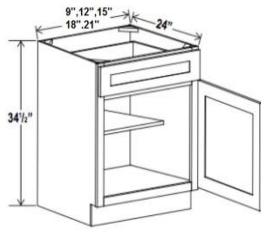

Amasen Cabinets Size List

BASE CABINETS -- 24"D, 34-1/2"H

BASE - 1 DOOR, 1 DRAWER

- B09 9"W
- B12 12"W
- B15 15"W
- B18 18"W
- B21 21"W

BASE - 2 DOORS, 1 DRAWER

- B24 24"W
- B27 27"W
- B30 30"W
- B33 33"W
- B36 36"W
- B39 39"W

DRAWER BASE - 3 DRAWERS

- DB12 12"W
- DB15 15"W
- DB18 18"W
- DB21 21"W

DRAWER BASE - 3 DRAWERS

- DB24 24"W
- DB27 27"W
- DB30 30"W
- DB33 33"W
- DB36 36"W

LAZY SUSAN

- LSB33 33"W
- LSB36 36"W

DIAGONAL CORNER (USUALLY USED WHEN SINK IS IN THE CORNER)

- SBA36 36"W

BLIND CORNER - 1 DOOR, 1 SHELF

- BBC 36"W
- BBC39" - Door 12"
- BBC42" - Door 15"
- BBC45" - Door 18"

SINK BASE - 2 DOORS, 1 FALSE FRONT

- SB30 30"W
- SB33 33"W
- SB36 36"W

SPICE RACK

- BSR09 9"W
- BSR12 12"W

DOUBLE DOORS - 12"D

30"H
 24"W W2430
 27"W W2730
 30"W W3030
 33"W W3330
 36"W W3630

DOUBLE DOORS - 12"D

39"H
 24"W W2439
 27"W W2739
 30"W W3039
 33"W W3339
 36"W W3639

DIAGONAL CORNER - 1 DOOR - 24"D, 24"W (GLASS DOOR)