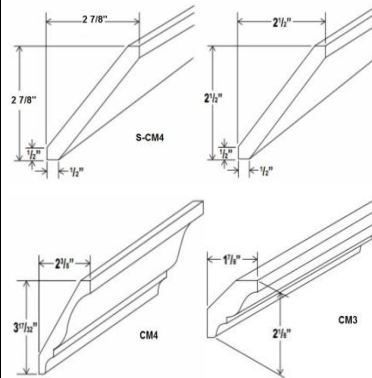

CORNER OPEN SHELF - 12"D, 30"H or 39"H

- 30"H
- 9"W WEOS930
- 39"H
- 9"W WEOS939

Accessories

Panel - 4 sides edge finished

Panel(MDF) (MOSTLY USED)
PN96*36(Island back Panel)
PN96*48(15mm)

Panel(plywood)
PN96*36(15mm)
PN96*48(15mm)

Base cabinets finished panel or Dish Washer Panel -4 sides edge finished

Panel(MDF)
BSP36*24 7/8

Panel - 4 sides edge finished

Fridge Panel(MDF) (MOSTLY USED)
PN96*24 7/8
PN96*12 7/8

Fridge Panel(plywood)
PN96*24 7/8

Wall cabinets finished panel -4 sides edge finished

Panel(MDF)
WSP40*12 7/8

Panel - 4 sides edge finished

Panel(MDF)
PN96*4 1/2

Toe kick

Toe Kick
TK8

Filler

40"H
 F2*40
 F3*40
 F6*40
 96"H
 F2*96
 F3*96
 F6*96

Crown Moulding

96"H
 S-CM4"
 S-CM3"
 96"H
 CM4"
 CM3"

Light Moulding

96"H
 S-LM8(1.5)

Post

34 1/2"H
 Post

Scribed moulding (flat moulding)

96"H
 SM8