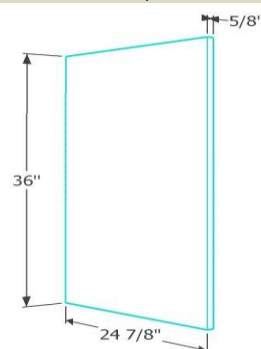

DOUBLE DOORS - 12"D

30"H
 24"W W2430
 27"W W2730
 30"W W3030
 33"W W3330
 36"W W3630

DOUBLE DOORS - 12"D

39"H
 24"W W2439
 27"W W2739
 30"W W3039
 33"W W3339
 36"W W3639

DIAGONAL CORNER - 1 DOOR - 24"D, 24"W (GLASS DOOR)

- 12"H
- 24"W W2412
- 27"W W2712
- 30"W W3012
- 33"W W3312
- 36"W W3612
- 15"H
- 30"W W3015
- 18"H
- 30"W W3018
- 21"H
- 30"W W3021
- 33"W W3321
- 36"W W3621
- 24"H
- 30"W W3024

WINE RACK - 30"W, 12"D

- 15"H
- 30"W WR3015
- 24"H
- 30"W WR3024

CORNER OPEN SHELF - 12"D, 30"H or 39"H

- 30"H
- 9"W WEOS930
- 39"H
- 9"W WEOS939

Accessories

Panel - 4 sides edge finished

Panel(MDF) (MOSTLY USED)
PN96*36(Island back Panel)
PN96*48(15mm)

Panel(plywood)
PN96*36(15mm)
PN96*48(15mm)

Base cabinets finished panel or Dish Washer Panel -4 sides edge finished

Panel(MDF)
BSP36*24 7/8

Panel - 4 sides edge finished

Fridge Panel(MDF) (MOSTLY USED)
PN96*24 7/8
PN96*12 7/8

Fridge Panel(plywood)
PN96*24 7/8