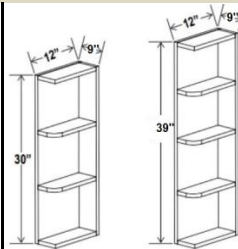

- 12"H
- 24"W W2412
- 27"W W2712
- 30"W W3012
- 33"W W3312
- 36"W W3612
- 15"H
- 30"W W3015
- 18"H
- 30"W W3018
- 21"H
- 30"W W3021
- 33"W W3321
- 36"W W3621
- 24"H
- 30"W W3024

WINE RACK - 30"W, 12"D

- 15"H
- 30"W WR3015
- 24"H
- 30"W WR3024

CORNER OPEN SHELF - 12"D, 30"H or 39"H

- 30"H
- 9"W WEOS930
- 39"H
- 9"W WEOS939

Accessories

Panel - 4 sides edge finished

Panel(MDF) (MOSTLY USED)
PN96*36(Island back Panel)
PN96*48(15mm)

Panel(plywood)
PN96*36(15mm)
PN96*48(15mm)