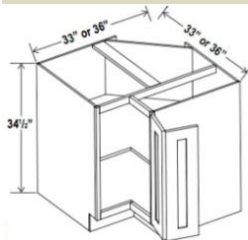

Amasen Cabinets Size List

BASE CABINETS -- 24"D, 34-1/2"H

BASE - 1 DOOR, 1 DRAWER

- B09 9"W
- B12 12"W
- B15 15"W
- B18 18"W
- B21 21"W

BASE - 2 DOORS, 1 DRAWER

- B24 24"W
- B27 27"W
- B30 30"W
- B33 33"W
- B36 36"W
- B39 39"W

DRAWER BASE - 3 DRAWERS

- DB12 12"W
- DB15 15"W
- DB18 18"W
- DB21 21"W

DRAWER BASE - 3 DRAWERS

- DB24 24"W
- DB27 27"W
- DB30 30"W
- DB33 33"W
- DB36 36"W

LAZY SUSAN

- LSB33 33"W
- LSB36 36"W

DIAGONAL CORNER (USUALLY USED WHEN SINK IS IN THE CORNER)

- SBA36 36"W

BLIND CORNER - 1 DOOR, 1 SHELF

- BBC 36"W
- BBC39" - Door 12"
- BBC42" - Door 15"
- BBC45" - Door 18"

SINK BASE - 2 DOORS, 1 FALSE FRONT

- SB30 30"W
- SB33 33"W
- SB36 36"W

SPICE RACK

- BSR09 9"W
- BSR12 12"W