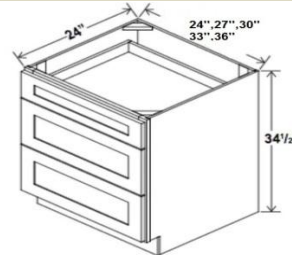

Amasen Cabinets Size List

BASE CABINETS -- 24"D, 34-1/2"H

BASE - 1 DOOR, 1 DRAWER

- B09 9"W
- B12 12"W
- B15 15"W
- B18 18"W
- B21 21"W

BASE - 2 DOORS, 1 DRAWER

- B24 24"W
- B27 27"W
- B30 30"W
- B33 33"W
- B36 36"W
- B39 39"W

DRAWER BASE - 3 DRAWERS

- DB12 12"W
- DB15 15"W
- DB18 18"W
- DB21 21"W

DRAWER BASE - 3 DRAWERS

- DB24 24"W
- DB27 27"W
- DB30 30"W
- DB33 33"W
- DB36 36"W

LAZY SUSAN

- LSB33 33"W
- LSB36 36"W

DIAGONAL CORNER (USUALLY USED WHEN SINK IS IN THE CORNER)

- SBA36 36"W

BLIND CORNER - 1 DOOR, 1 SHELF

- BBC 36"W
- BBC39" - Door 12"
- BBC42" - Door 15"
- BBC45" - Door 18"

SINK BASE - 2 DOORS, 1 FALSE FRONT

- SB30 30"W
- SB33 33"W
- SB36 36"W

SPICE RACK

- BSR09 9"W
- BSR12 12"W